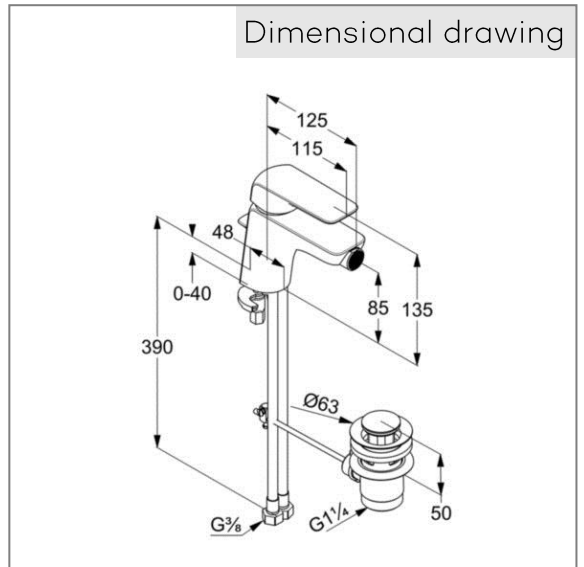

Product: **KLUDI AMEO single lever bidet mixer DN15**

Ref.: **412160575**

Product description

single lever bidet mixer DN 15
 solid lever
 single hole mounted
 flow rate 6 l/ min. at 3 bar
 s-pointer eco-aerator M 24 x l
 ceramic cartridge with hot water safety device
 pop up waste 1 1/4 inch
 rapid installation set
 flexible high pressure supply tubes G 3/8

Finishes:
 O5 chrome

Product picture

Dimensional drawing

Advertisement

single lever bidet mixer, manufacturer KLUDI GmbH & Co KG
 KLUDI AMEO single lever bidet mixer item no. 412160575, DN 15, chrome plated brass, ceramic cartridge with hot water safety device, solid lever, type: single lever bidet mixer DN 15, flow rate 6 l/ min. at 3 bar), pop up waste 1 1/4 inch, flexible high pressure supply tubes 3/8 inch with DVGW / KIWA / WRAS / CSTB with metal body length 390 mm, rapid installation set, s-pointer eco aerator M 24 x l,

Flow rate diagram